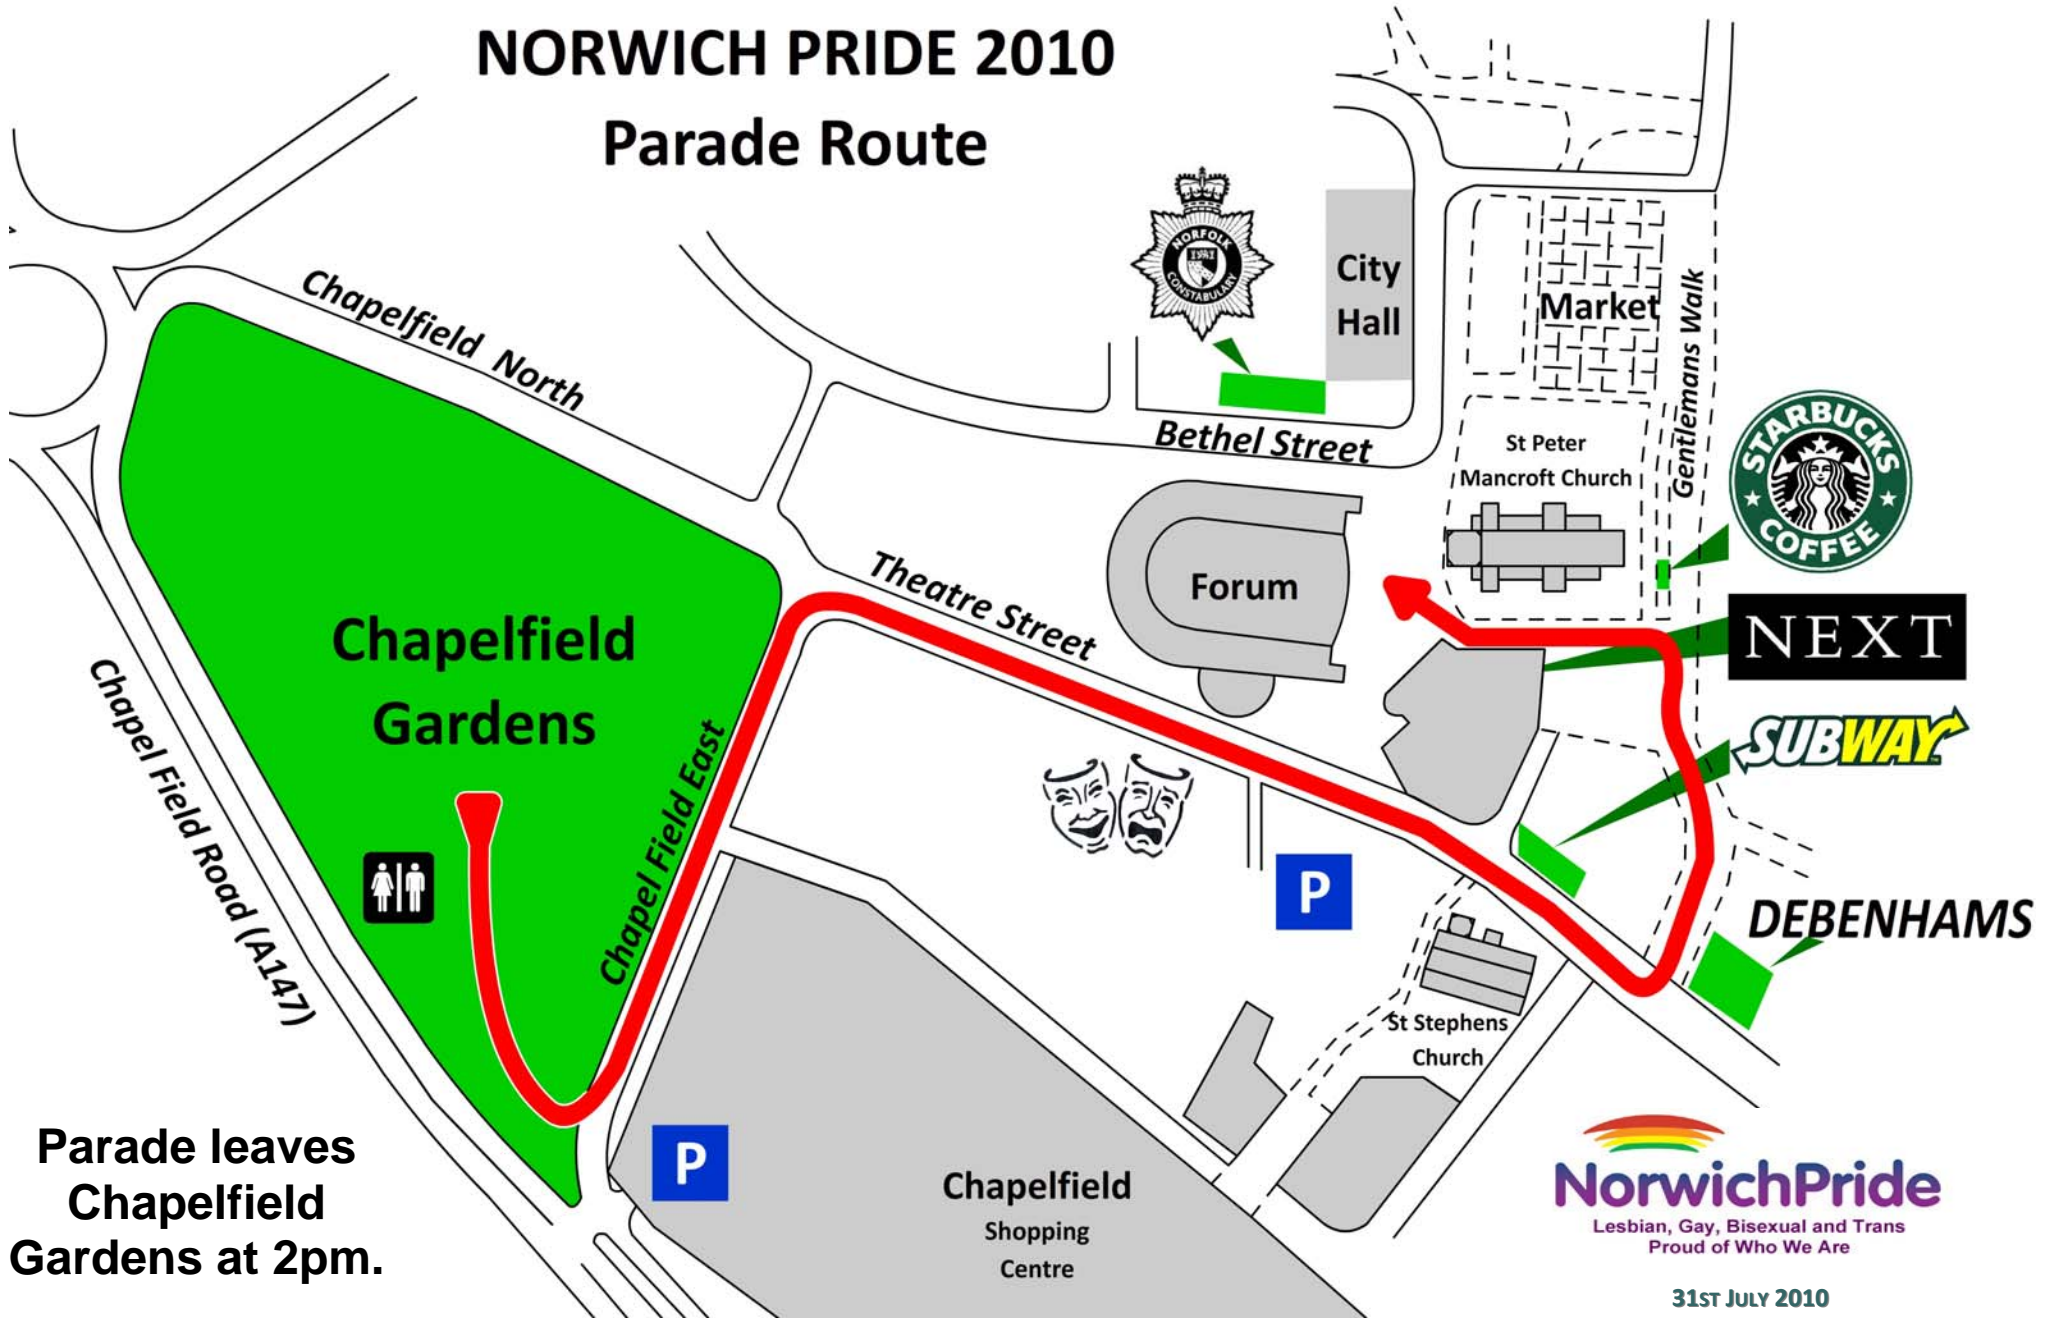

# NORWICH PRIDE 2010 Parade Route

Parade leaves  
Chapelfield  
Gardens at 2pm.

  
**NorwichPride**  
Lesbian, Gay, Bisexual and Trans  
Proud of Who We Are

31ST JULY 2010